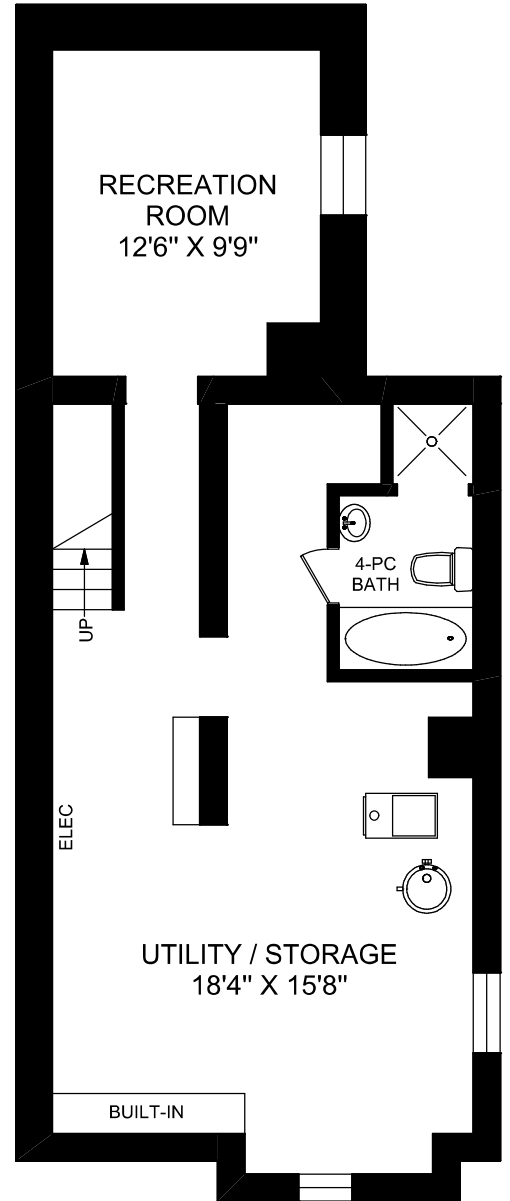

**8 CROSS STREET**

**Kate Watson**  
Sales Representative  
Bosley Real Estate Ltd., Brokerage  
katewatson@katewatson.com  
416 530 1100

**truPlan**  
416 573 2096  
E & O.E.

Floor plan may not be 100% accurate.