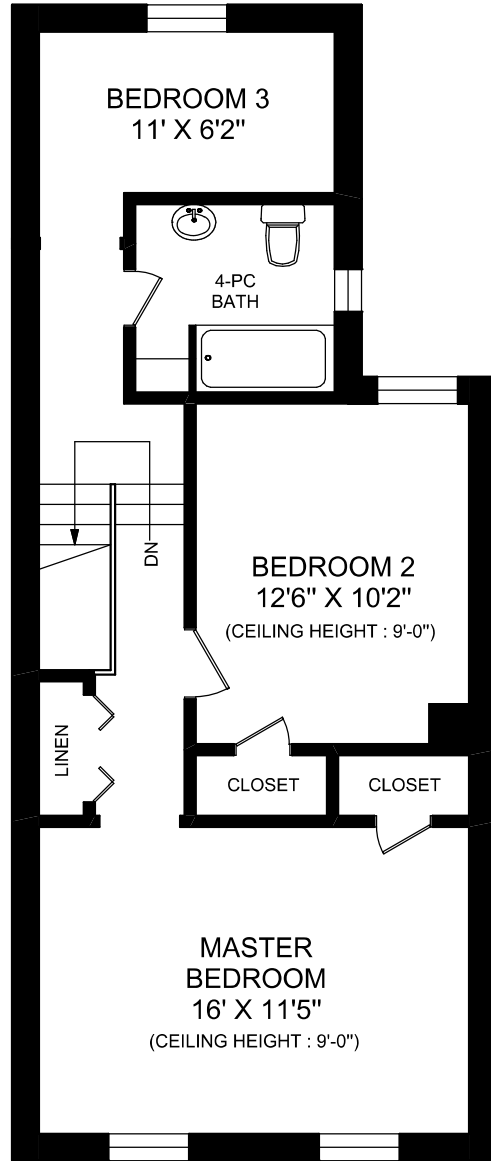

**8 CROSS STREET**

**Kate Watson**  
Sales Representative  
Bosley Real Estate Ltd., Brokerage  
katewatson@katewatson.com  
416 530 1100

**truPlan**  
416 573 2096  
E & O.E.

Floor plan may not be 100% accurate.