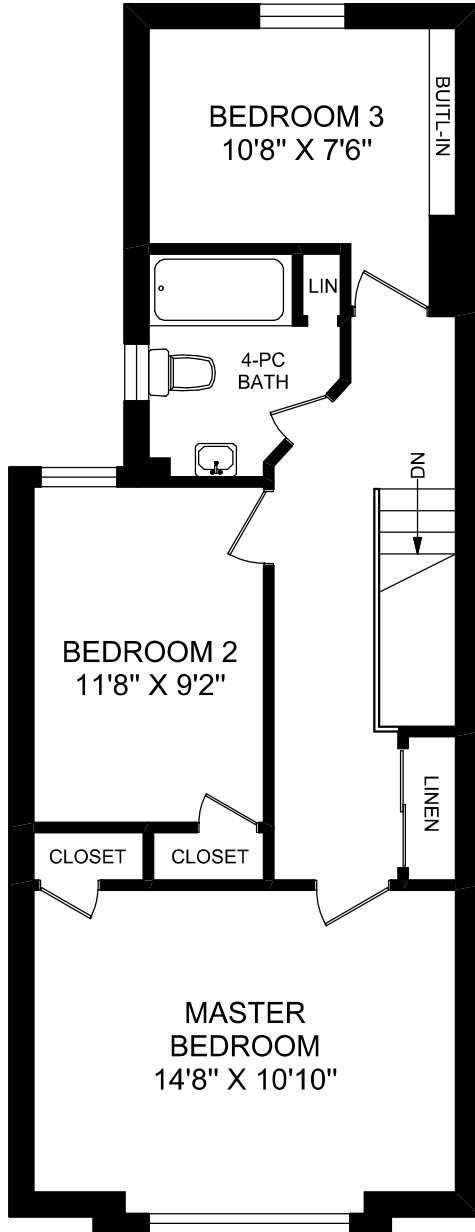

139 SALEM AVENUE

416 573 2096

E & O.E.

Floor plan may not be 100% accurate.

MAIN FLOOR
632 SQUARE FEET

SECOND FLOOR
632 SQUARE FEET

LOWER LEVEL
632 SQUARE FEET

Kate Watson