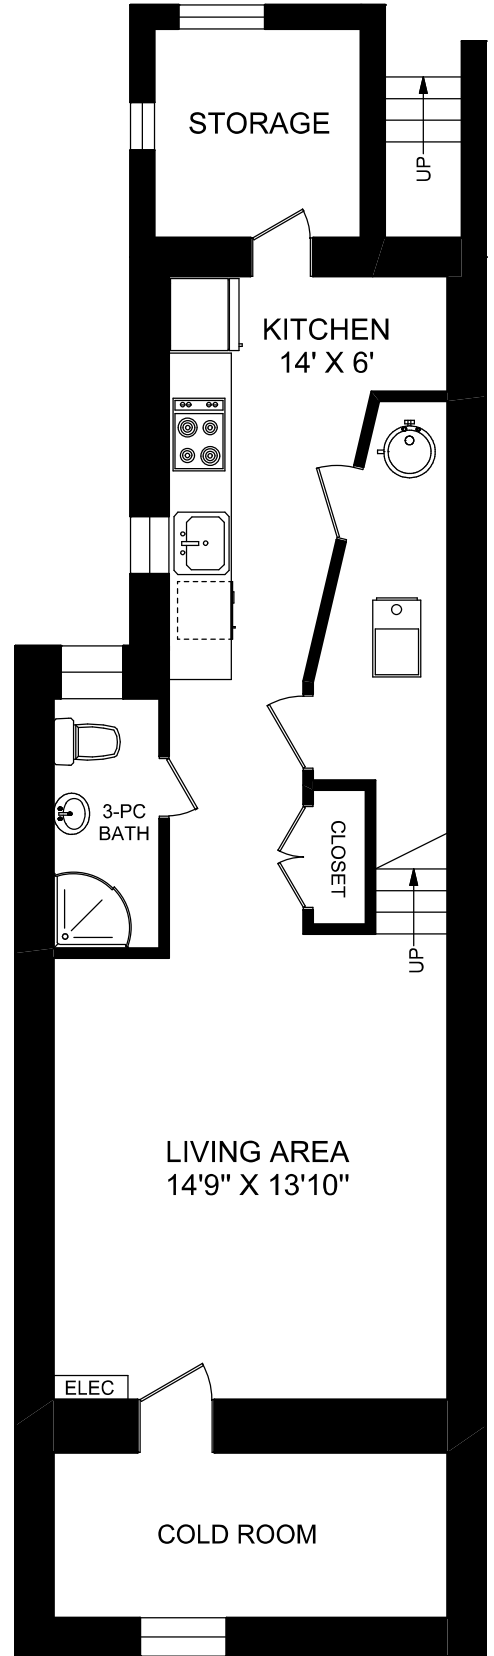

139 SALEM AVENUE

416 573 2096

E & O.E.

Floor plan may not be 100% accurate.

MAIN FLOOR
632 SQUARE FEET

SECOND FLOOR
632 SQUARE FEET

LOWER LEVEL
632 SQUARE FEET

Kate Watson