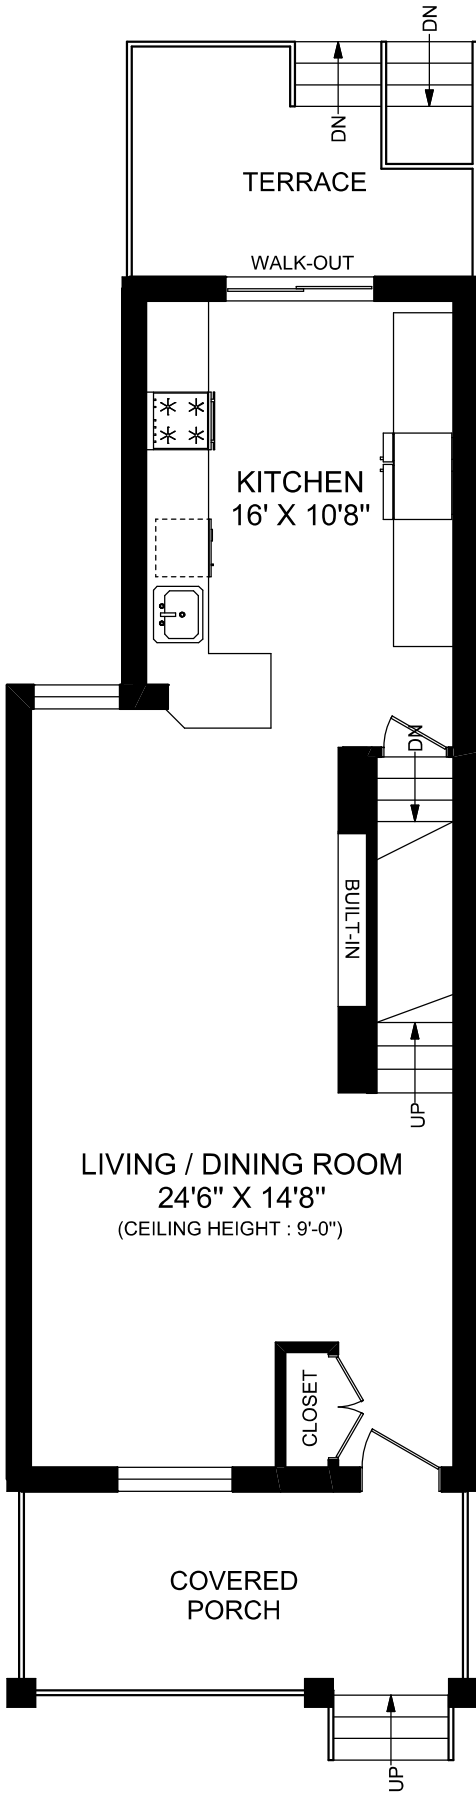

139 SALEM AVENUE

416 573 2096

E & O.E.

Floor plan may not be 100% accurate.

MAIN FLOOR
632 SQUARE FEET

SECOND FLOOR
632 SQUARE FEET

LOWER LEVEL
632 SQUARE FEET

Kate Watson