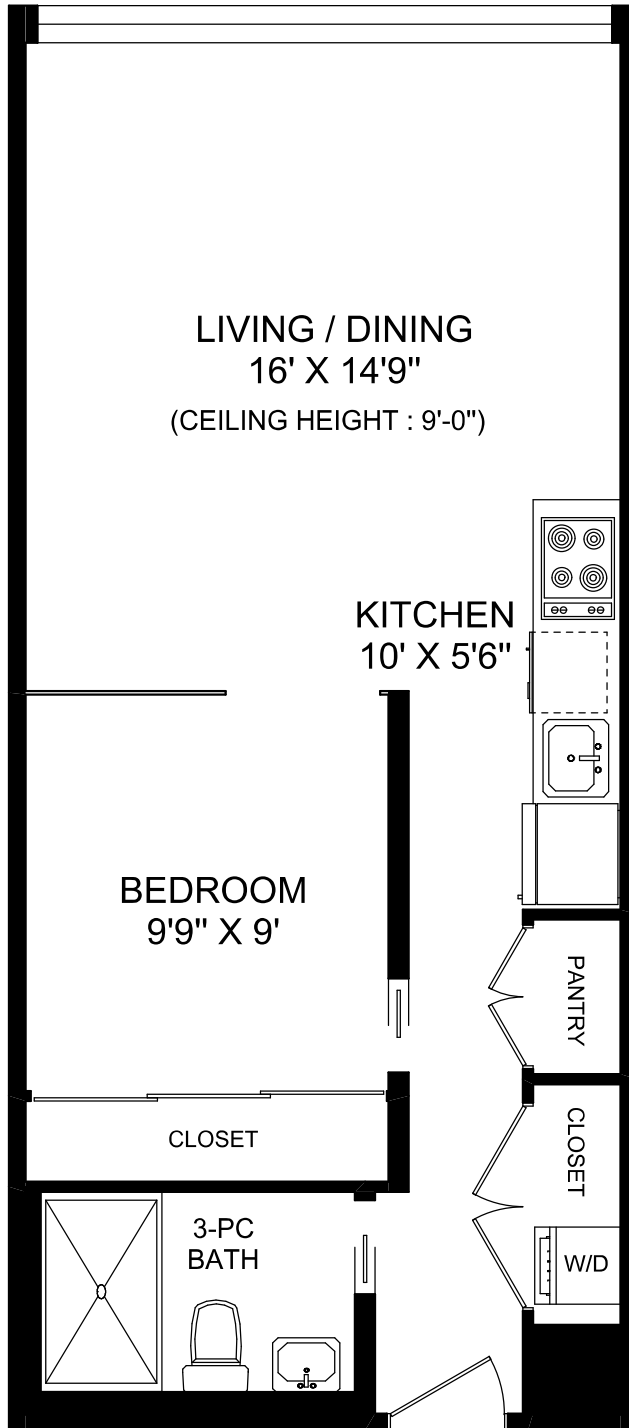

**629 KING STREET WEST, SUITE 810**

**545 SQUARE FEET**

FEET

416 573 2096

E & O.E.

Floor plan may not be 100% accurate.

**Kate Watson**

Sales Representative