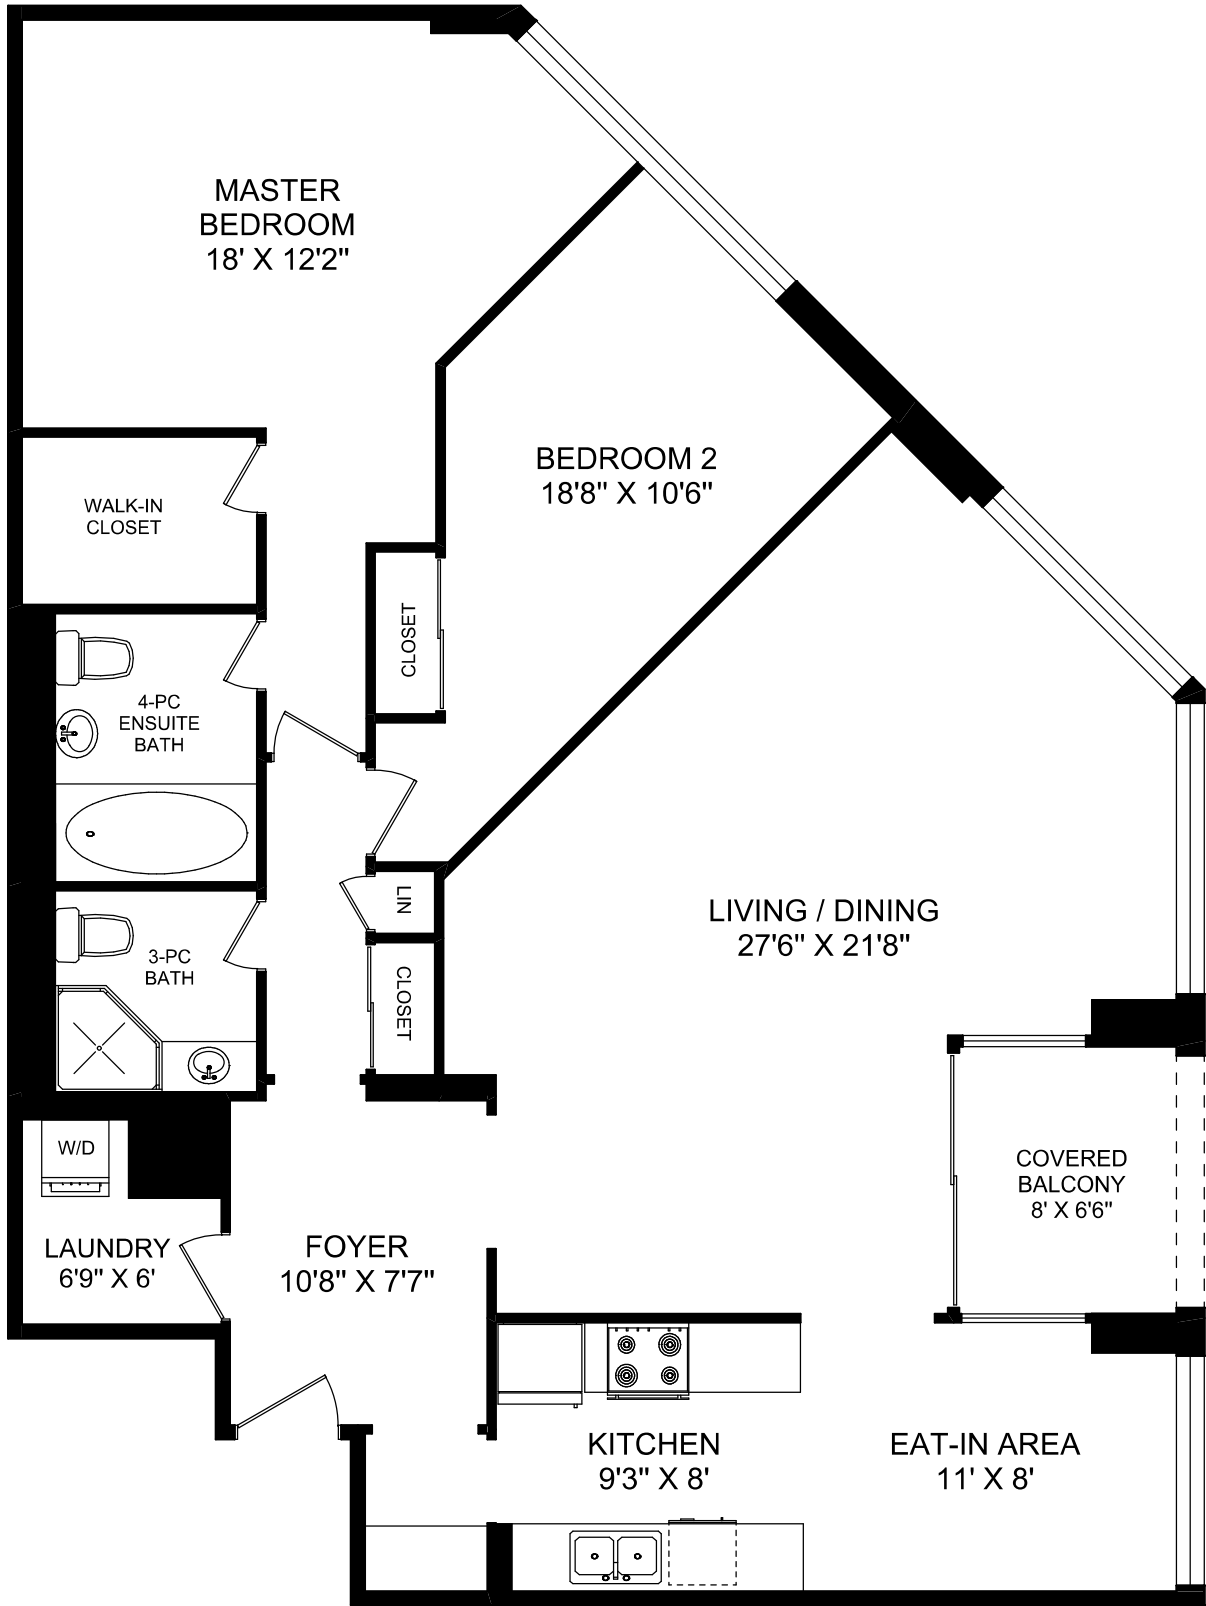

55 WELLESLEY STREET EAST, SUITE 305

1344 SQUARE FEET

Kate Watson
Sales Representative
Bosley Real Estate Ltd., Brokerage
katewatson@katewatson.com
416 530 1100

416 573 2096

E & O.E.

Floor plan may not be 100% accurate.