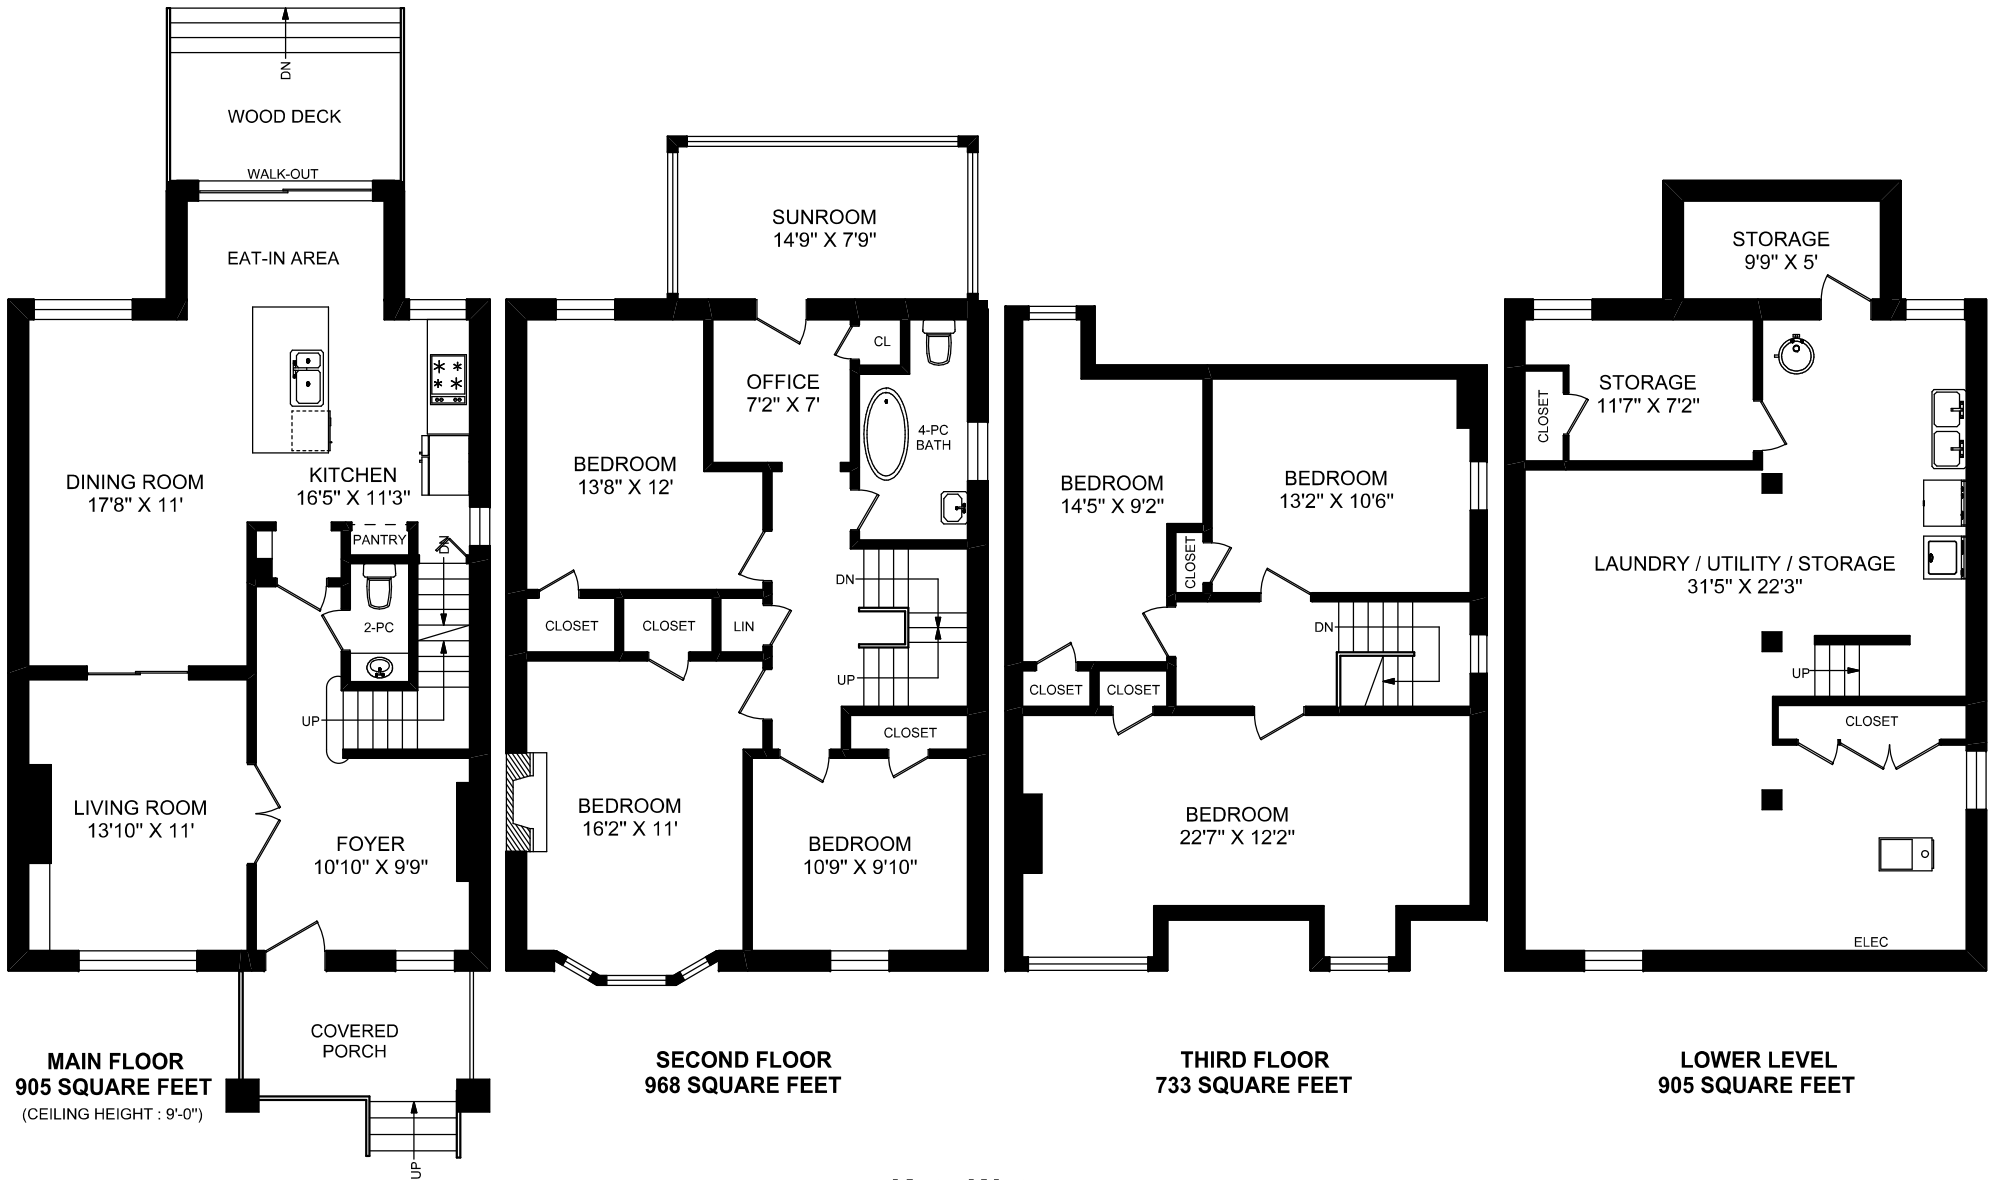

272 RUSHOLME ROAD

Kate Watson

Sales Representative

Bosley Real Estate Ltd., Brokerage

katewatson@katewatson.com

416 530 1100

truPlan
416 573 2096
E & O.E.

Floor plan may not be 100% accurate.