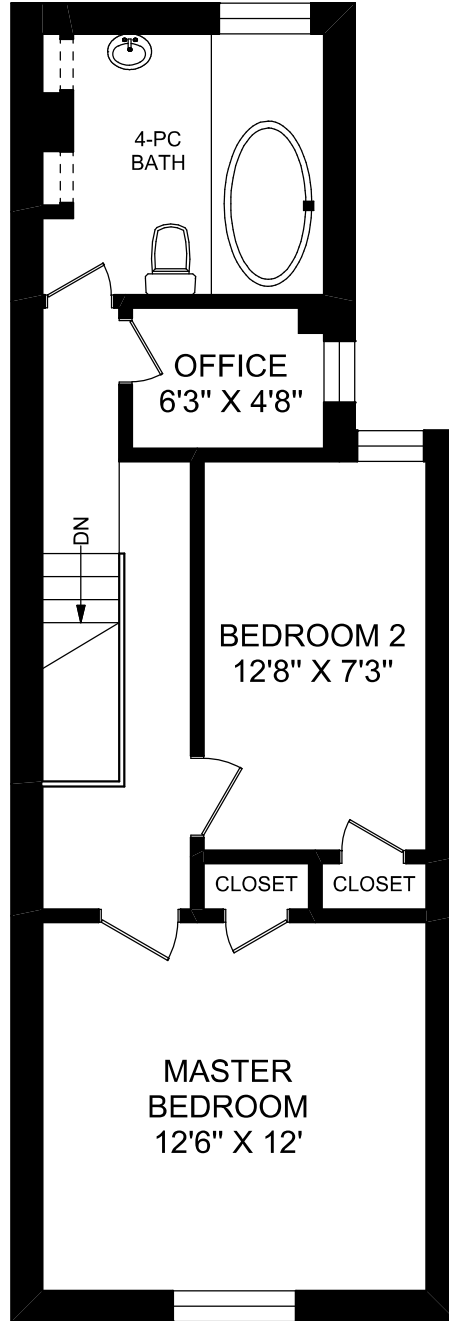

97 MAJOR STREET

416 573 2096

E & O.E.

Floor plan may not be 100% accurate.

**MAIN FLOOR**  
656 SQUARE FEET

**SECOND FLOOR**  
572 SQUARE FEET

**LOWER LEVEL**  
572 SQUARE FEET

**Kate Watson**