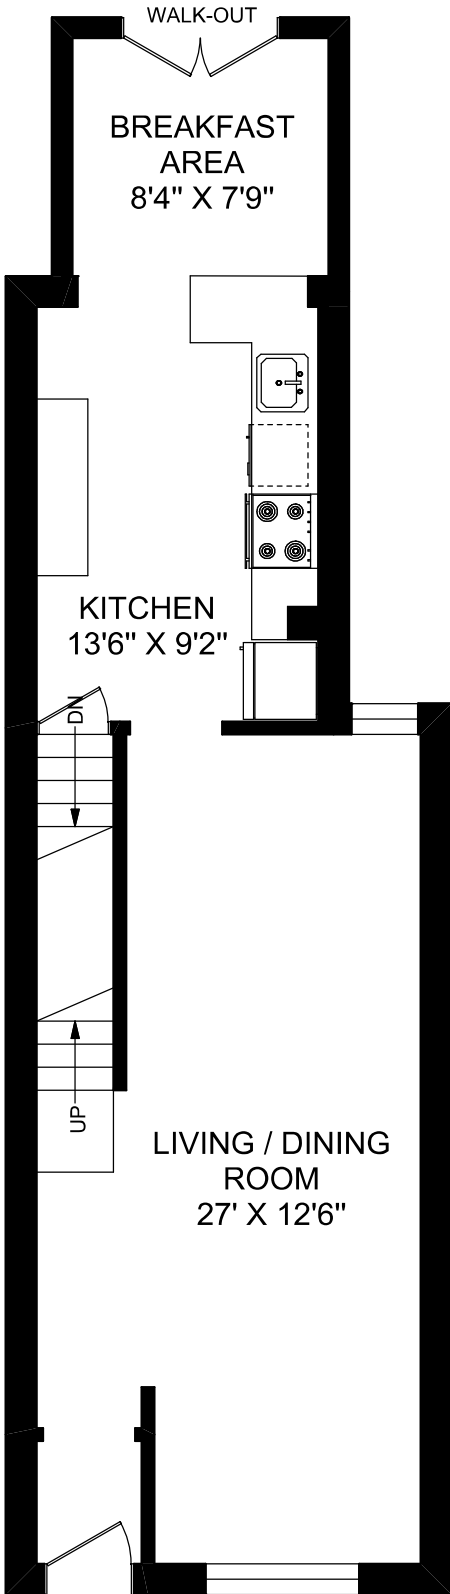

97 MAJOR STREET

416 573 2096

E & O.E.

Floor plan may not be 100% accurate.

**MAIN FLOOR**  
656 SQUARE FEET

**SECOND FLOOR**  
572 SQUARE FEET

**LOWER LEVEL**  
572 SQUARE FEET

**Kate Watson**