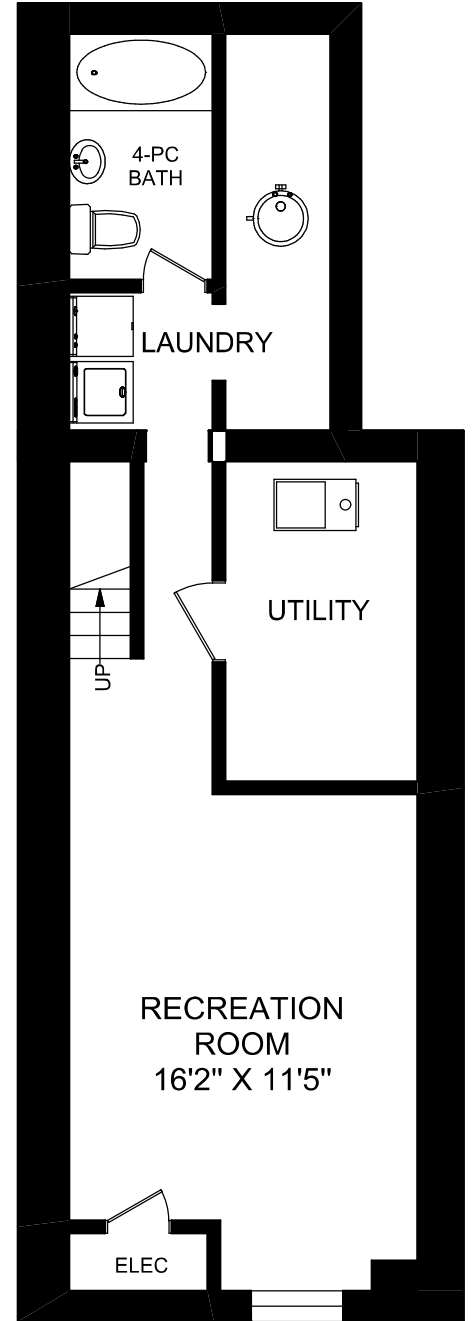

97 MAJOR STREET

416 573 2096

E & O.E.

Floor plan may not be 100% accurate.

**MAIN FLOOR**  
656 SQUARE FEET

**SECOND FLOOR**  
572 SQUARE FEET

**LOWER LEVEL**  
572 SQUARE FEET

**Kate Watson**