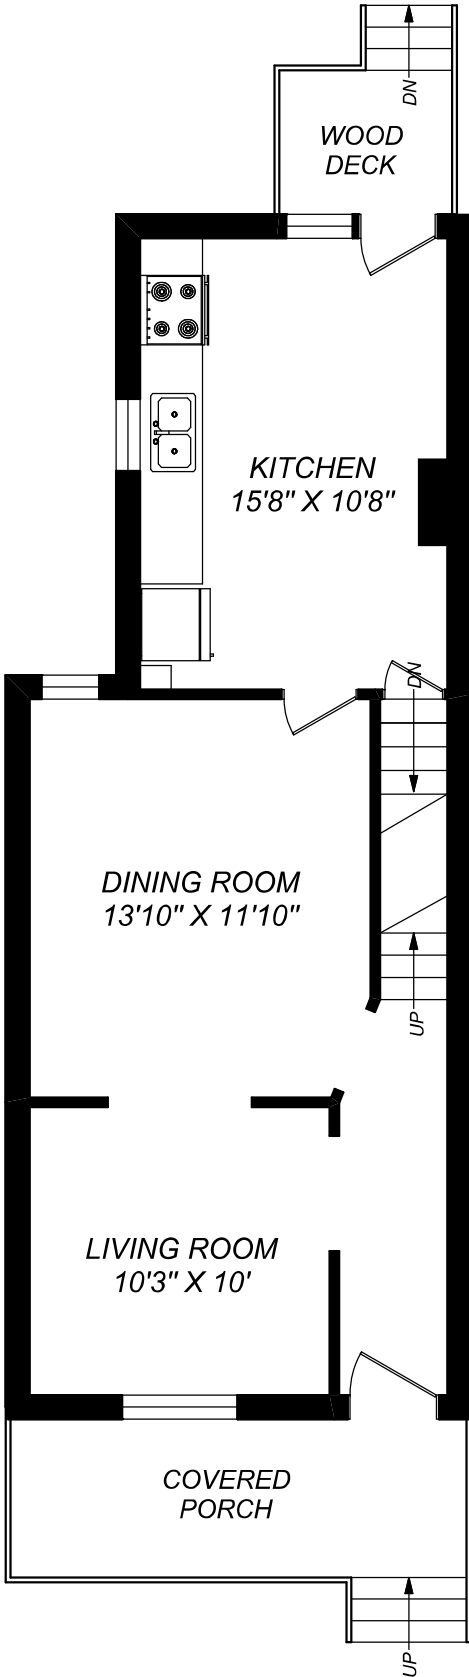

287 WESTMORELAND AVENUE

MAIN FLOOR
615 SQUARE FEET

SECOND FLOOR
615 SQUARE FEET

LOWER LEVEL
615 SQUARE FEET

Kate Watson
Broker
katewatson@katewatson.com
416-530-1100

truPlan

416 573 2096

E & O.E.

Floor plan may not be 100% accurate.