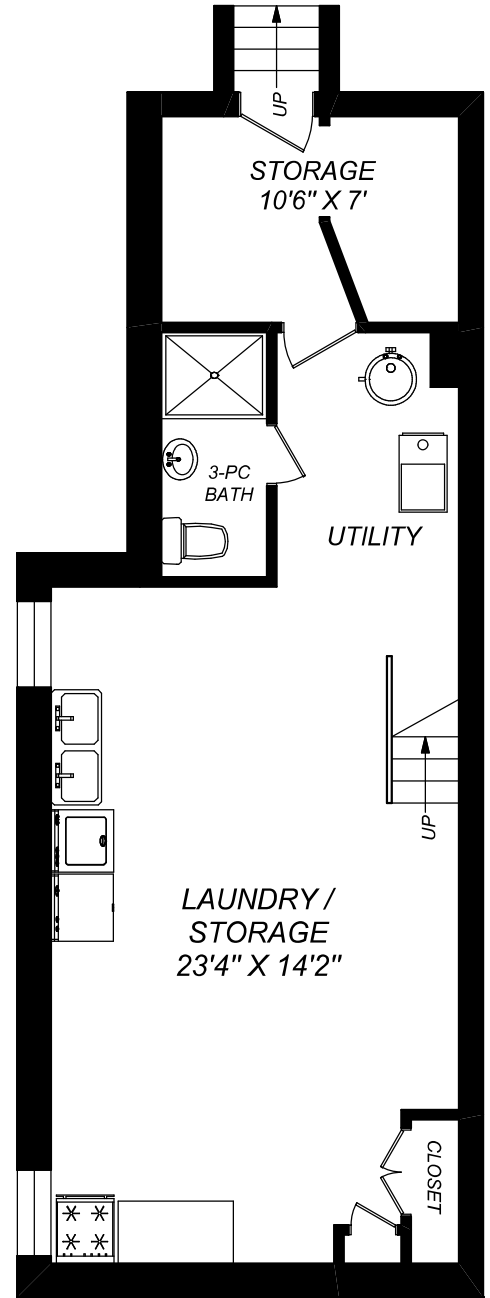

287 WESTMORELAND AVENUE

MAIN FLOOR
615 SQUARE FEET

SECOND FLOOR
615 SQUARE FEET

LOWER LEVEL
615 SQUARE FEET

Kate Watson
Broker
katewatson@katewatson.com
416-530-1100

truPlan

416 573 2096

E & O.E.

Floor plan may not be 100% accurate.