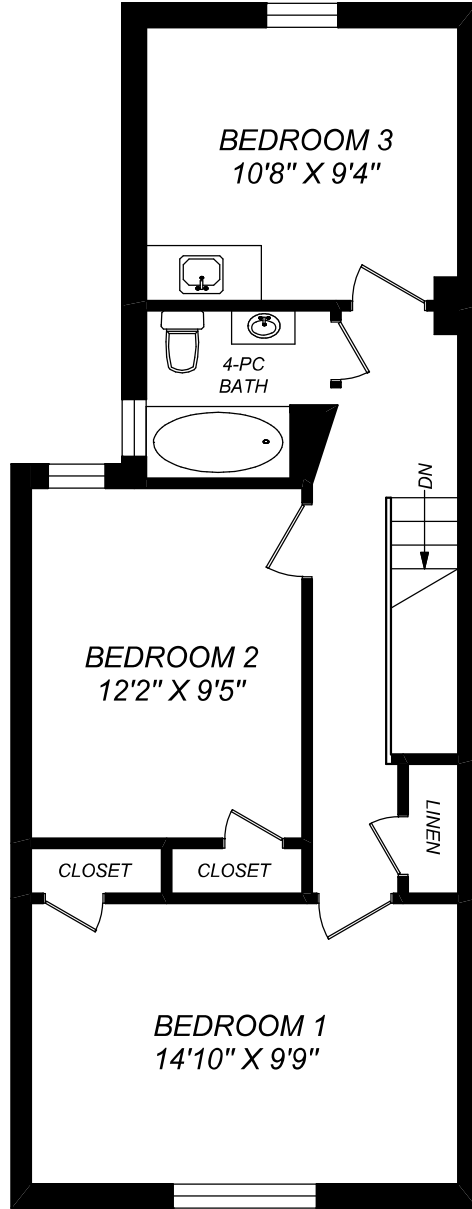

287 WESTMORELAND AVENUE

MAIN FLOOR
615 SQUARE FEET

SECOND FLOOR
615 SQUARE FEET

LOWER LEVEL
615 SQUARE FEET

Kate Watson
Broker
katewatson@katewatson.com
416-530-1100

truPlan

416 573 2096

E & O.E.

Floor plan may not be 100% accurate.