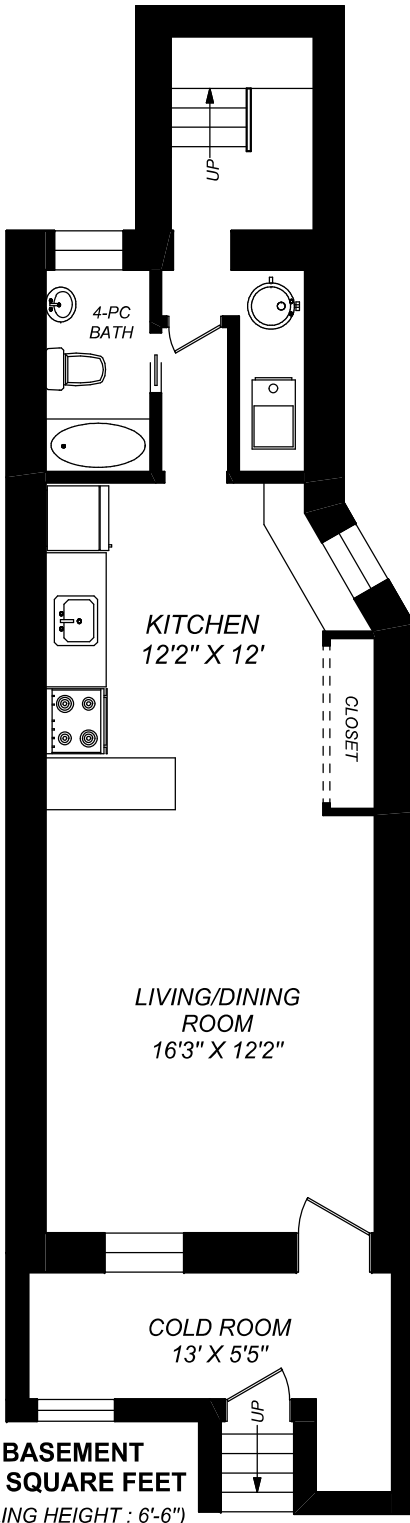

MAIN FLOOR
665 SQUARE FEET
(CEILING HEIGHT : 8'-4")

SECOND FLOOR
687 SQUARE FEET
(CEILING HEIGHT : 8'-0")

BASEMENT
665 SQUARE FEET
(CEILING HEIGHT : 6'-6")

truPlan

416 573 2096

E & O.E.

Floor plan may not be 100% accurate.