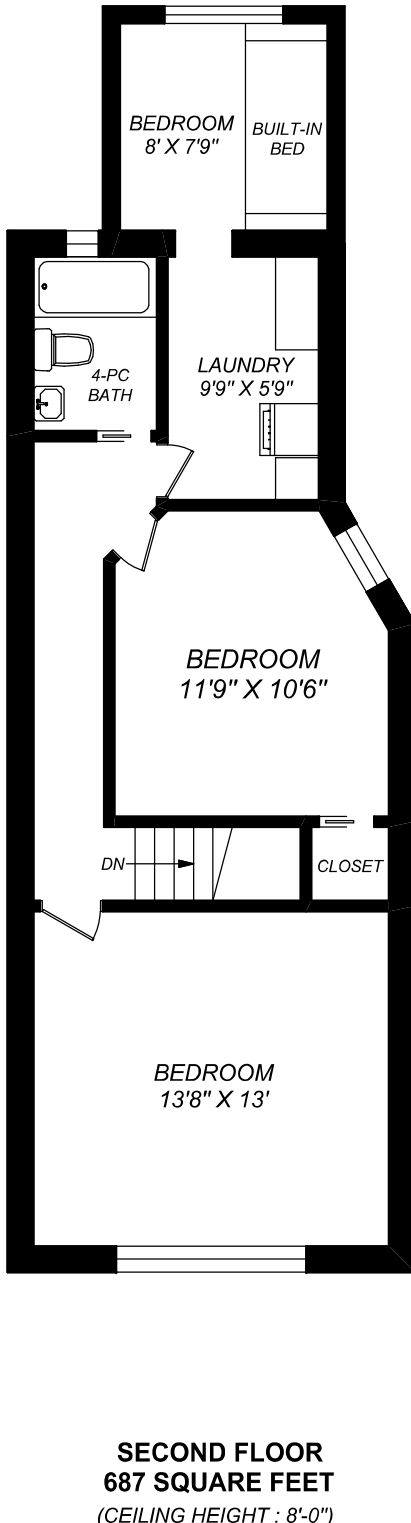

MAIN FLOOR
665 SQUARE FEET
(CEILING HEIGHT : 8'-4")

SECOND FLOOR
687 SQUARE FEET
(CEILING HEIGHT : 8'-0")

BASEMENT
665 SQUARE FEET
(CEILING HEIGHT : 6'-6")

truPlan

416 573 2096

E & O.E.

Floor plan may not be 100% accurate.